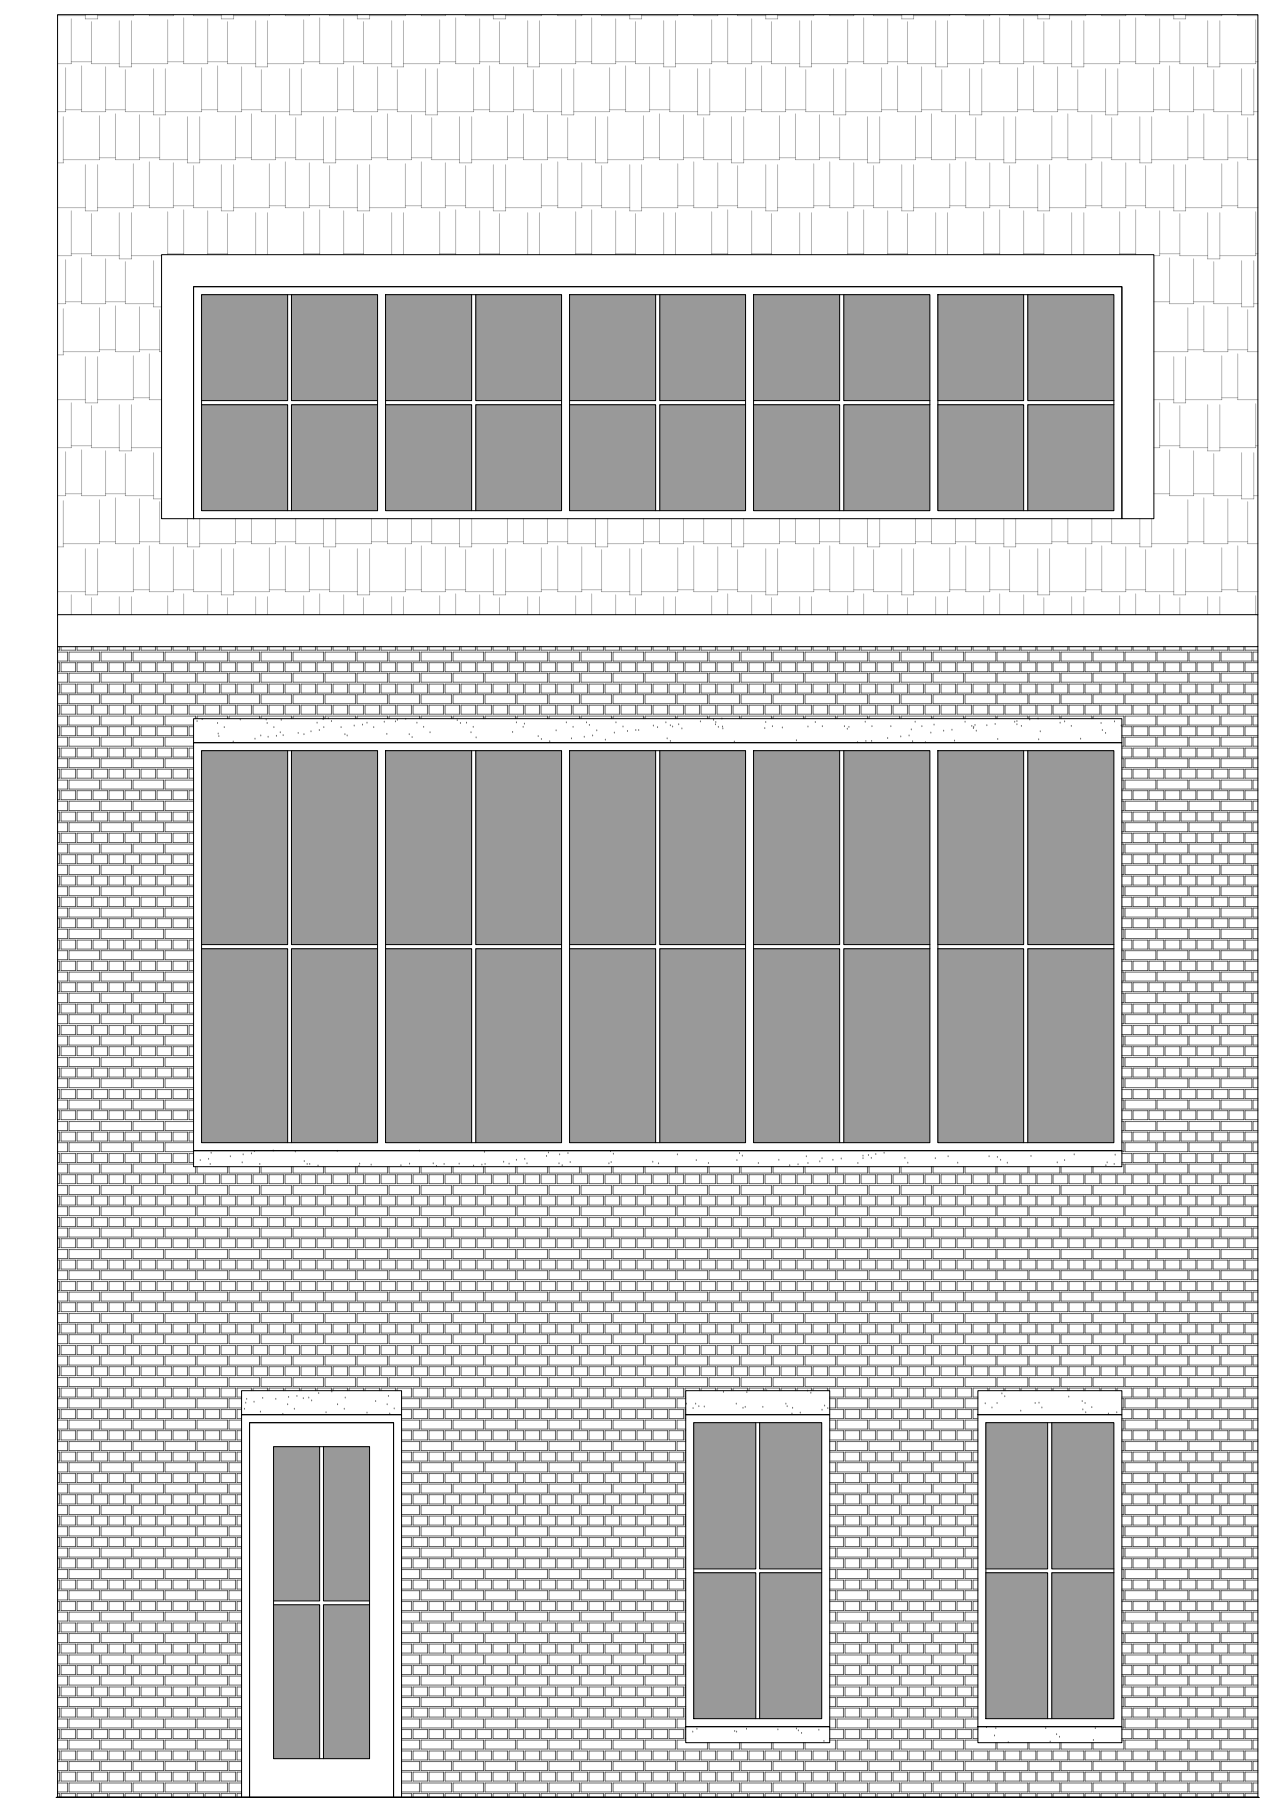

# THE TOWNHOMES AT LEXFORD PARK

## TOWNHOUSE 8

2,913 SQFT

2ND FLOOR  
1,419 SQFT

REAR ELEVATION

1ST FLOOR  
1,494 SQFT

FRONT ELEVATION