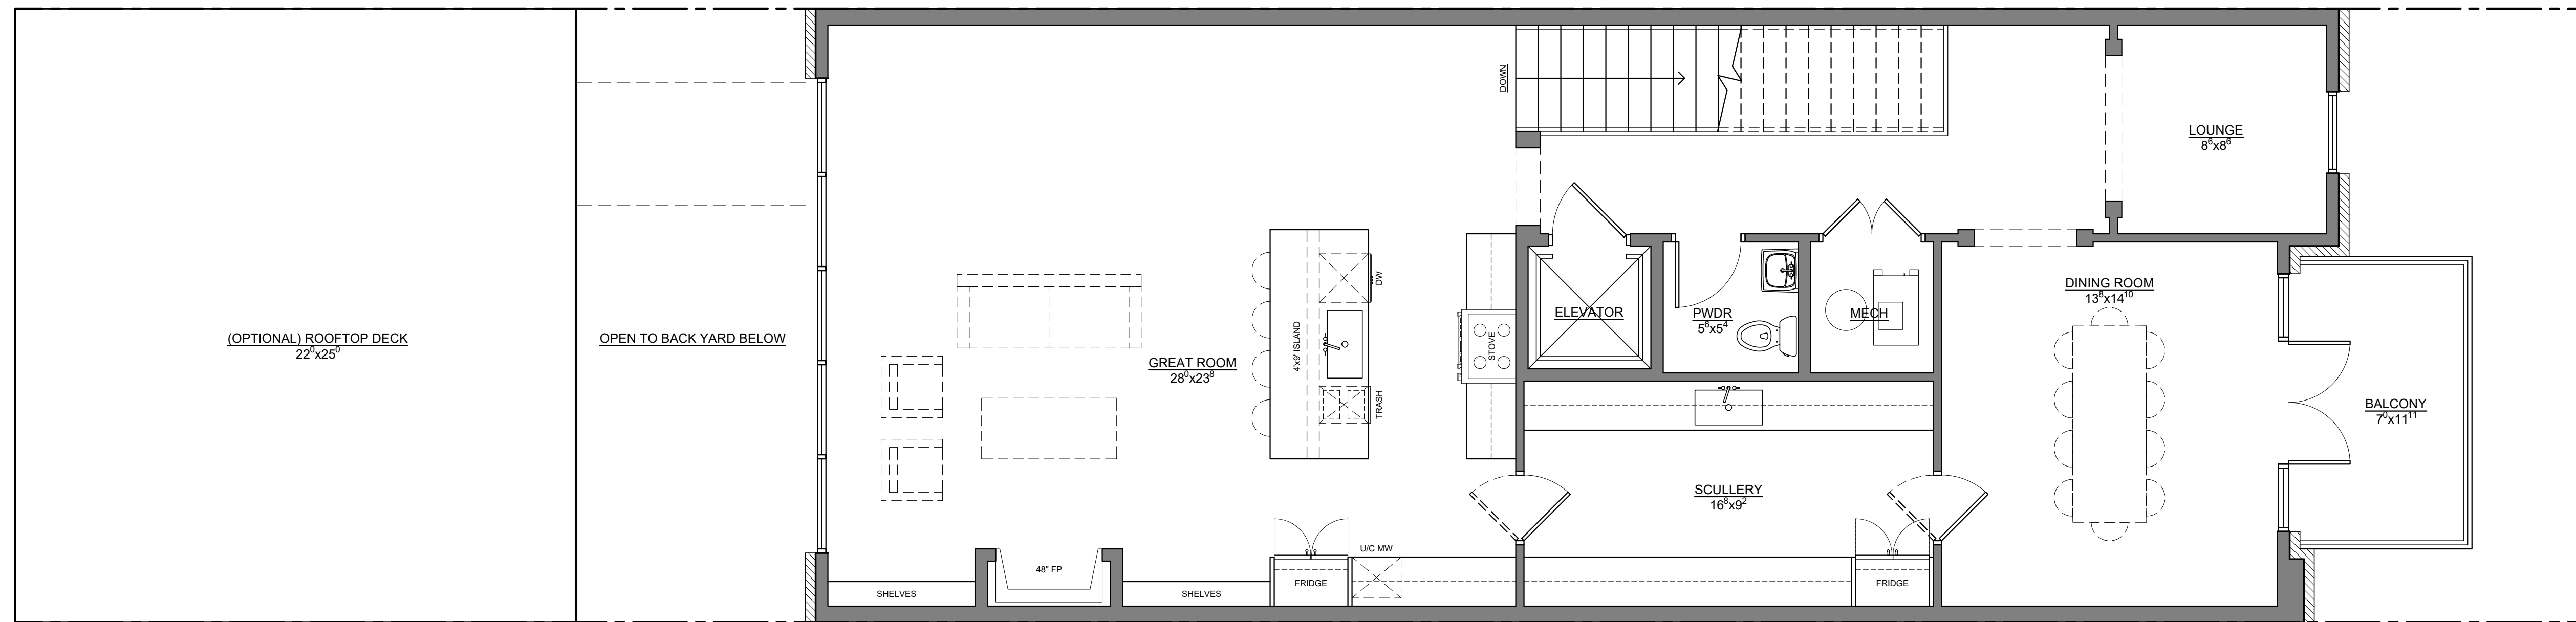

## TOWNHOUSE 8

2,913 SQFT

2ND FLOOR  
1,419 SQFT

REAR ELEVATION

1ST FLOOR  
1,494 SQFT

FRONT ELEVATION