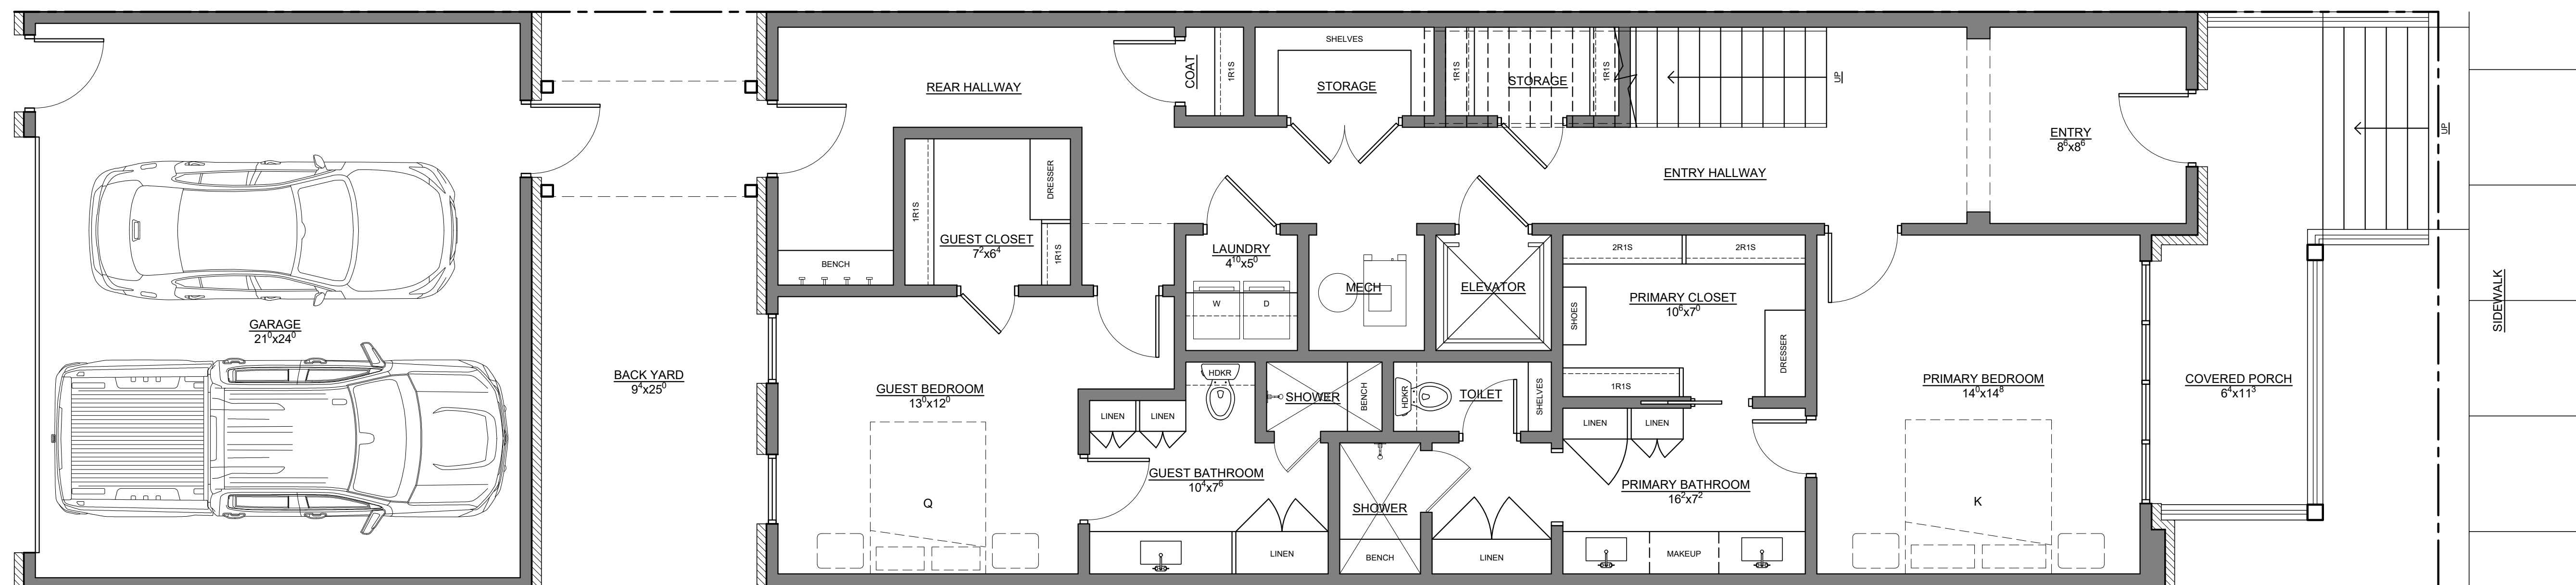

## TOWNHOUSE 8

2,913 SQFT

2ND FLOOR  
1,419 SQFT

REAR ELEVATION

1ST FLOOR  
1,494 SQFT

FRONT ELEVATION