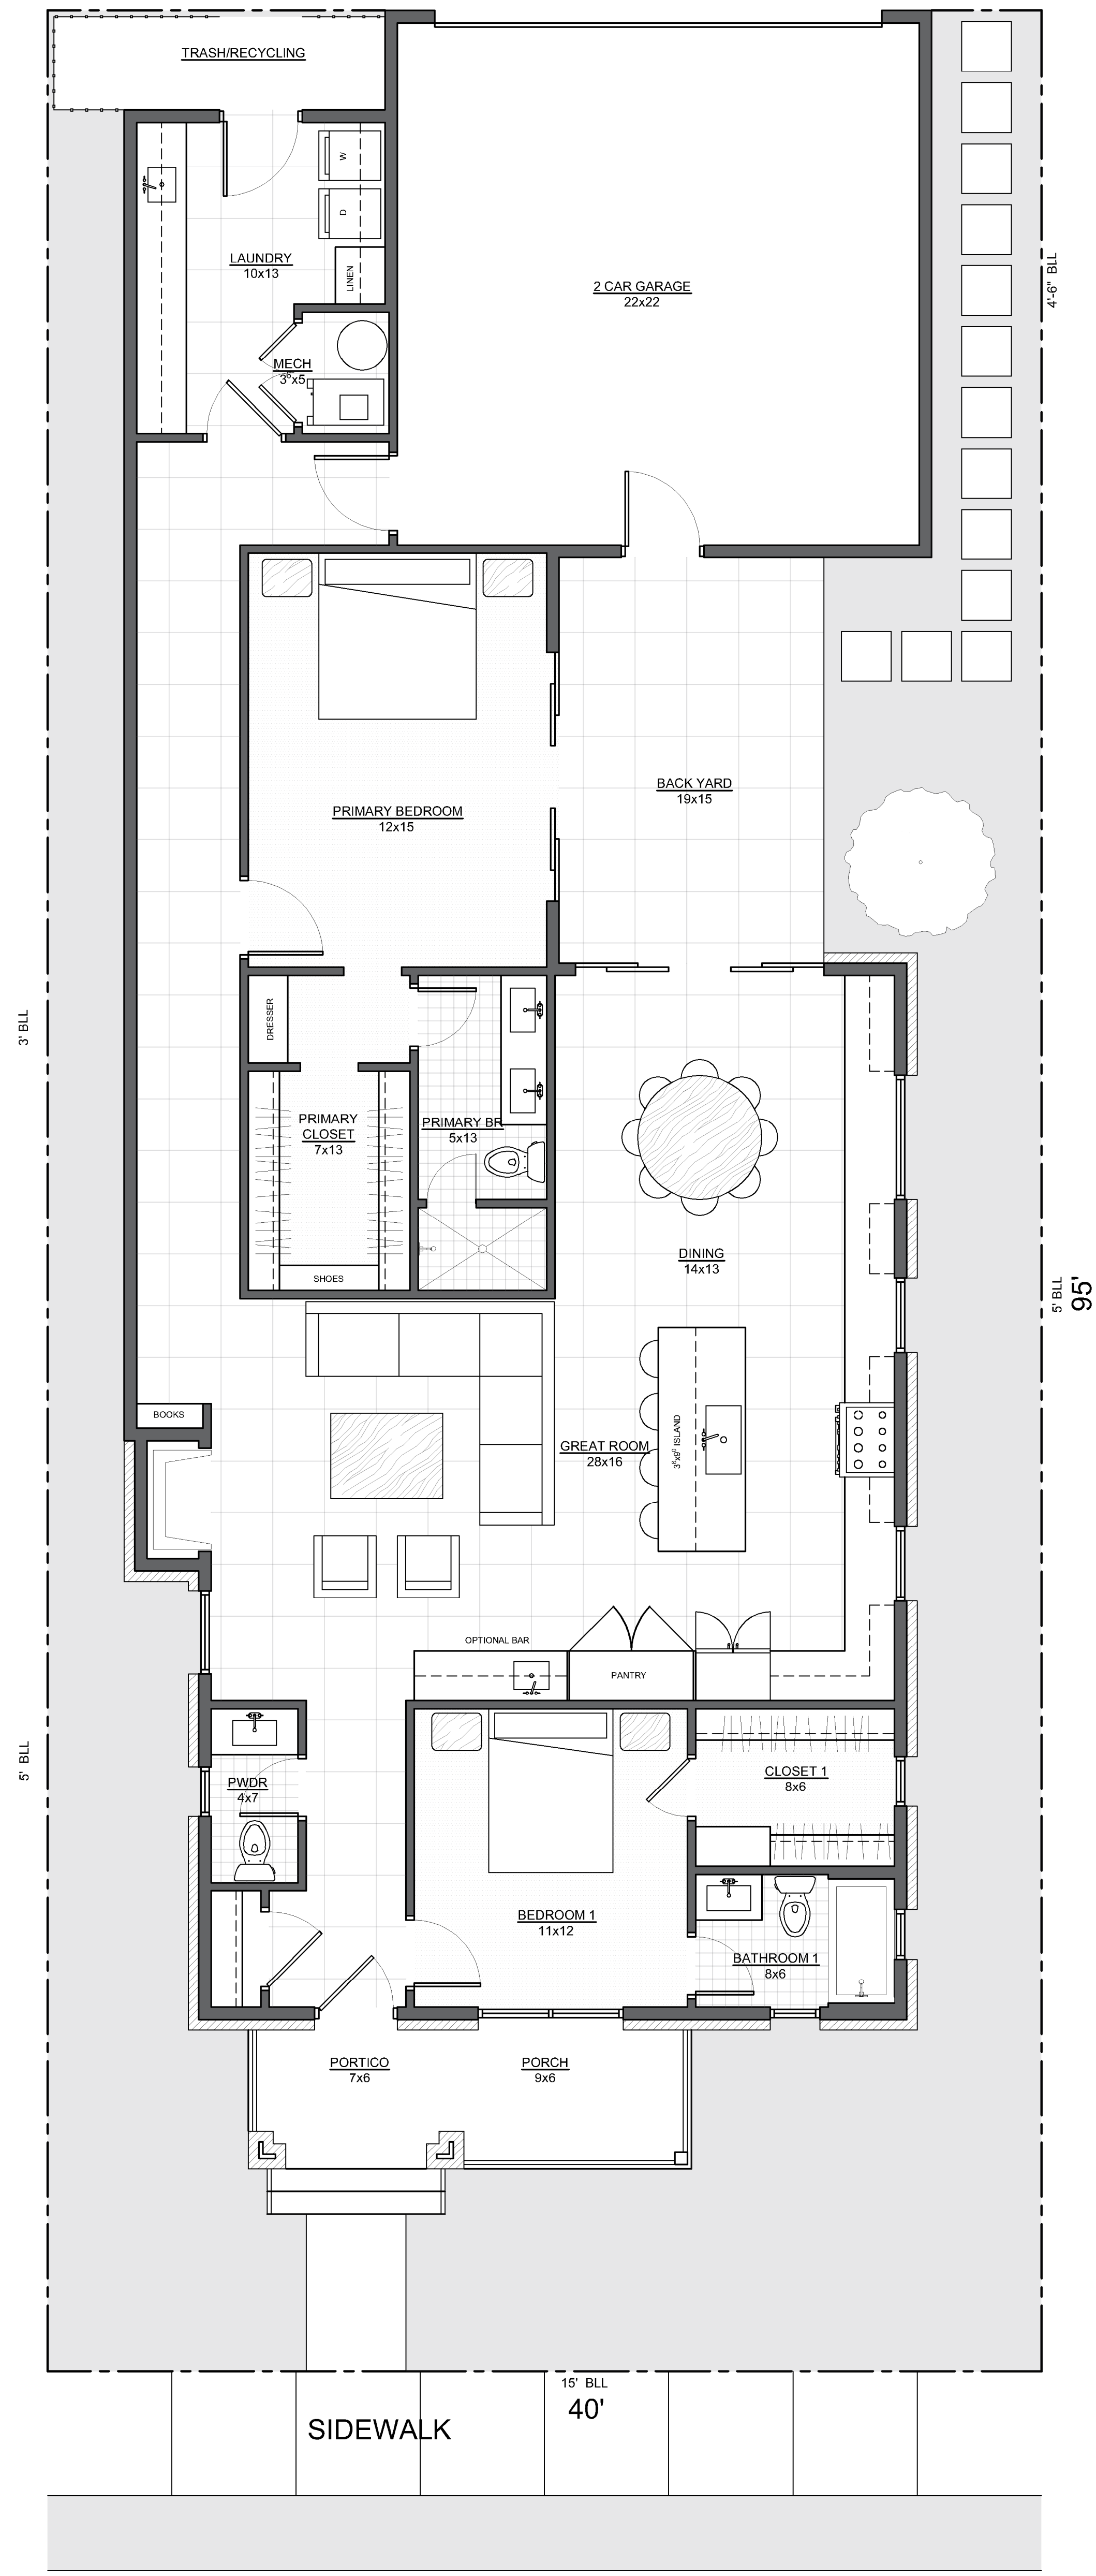

ALLEY

STREET

1ST FLOOR
1,770 SQFT

40x95 ALLEY LOT
1 STORY OPTION 0 5 10 20
1,770 SQFT